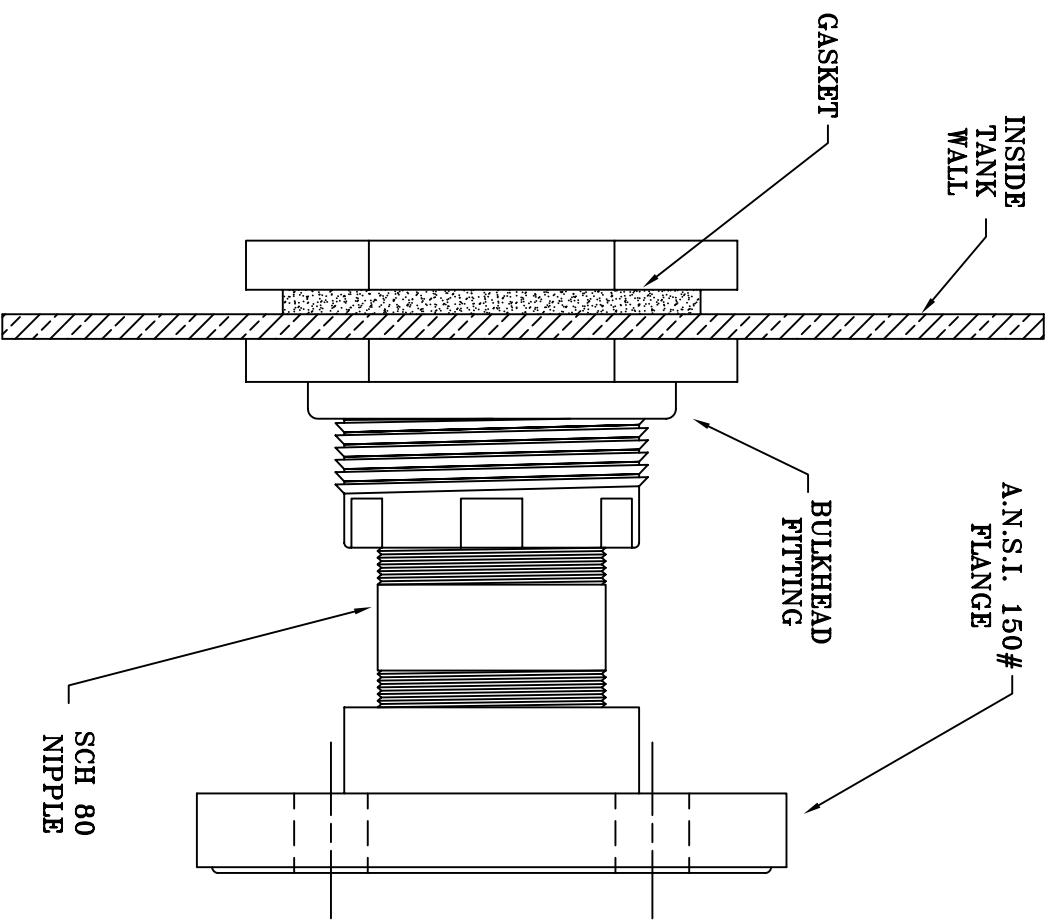

MATERIALS:

BULKHEAD FITTING:

- PVC CPVC POLYPROPYLENE
- VIRGIN POLYPROPYLENE (OPTIONAL)

GASKET MATERIAL:

- E.P.D.M. VITON XLPE BUNA GORTEX

SIZES AVAILABLE:

1/2"	3/4"	1"	1 1/4"	1 1/2"
2"	3"	4"		

REV	A	UPDATED TITLE BLOCK	3/25/09	MG
REV		REVISION DESCRIPTION	REV	DATE
		300 N TAYLOR ROAD GARRETT, IN 46738 PHONE: (260) 357-3181 FAX: (260) 357-3738	DRAWN BY: 4/05/93	
TITLE: BULKHEAD FITTING WITH FLANGE ADAPTOR		DWG NUMBER: BHF-FA A		
		REV: A		