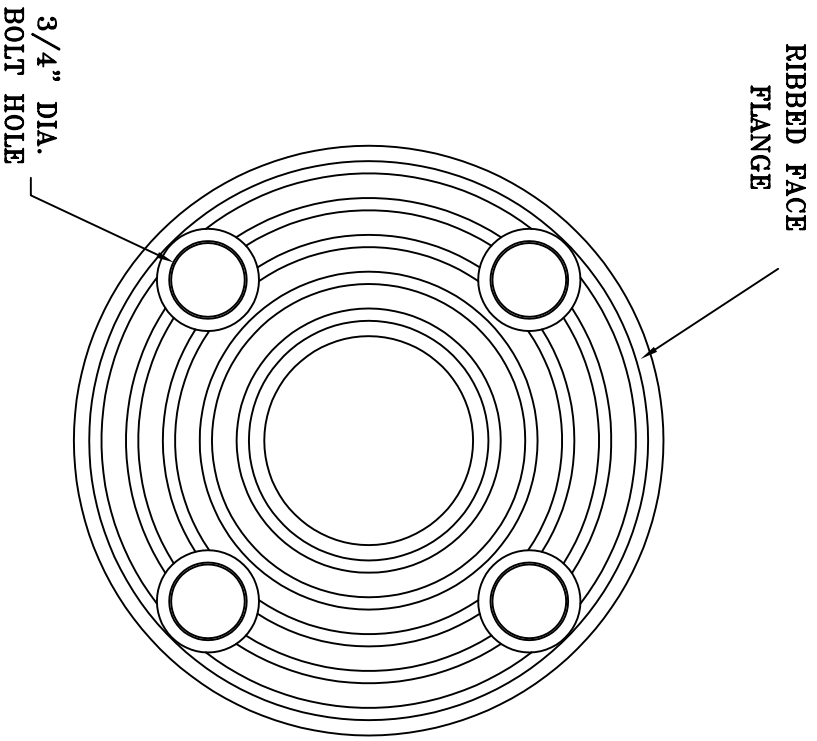

MATERIALS:

BULKHEAD FITTING:

- PVC CPVC POLYPROPYLENE
- VIRGIN POLYPROPYLENE (OPTIONAL)

GASKET MATERIAL:

- E.P.D.M. VITON XLPE BUNA GORTEX

SIZES AVAILABLE:

1/2"	3/4"	1"	1 1/4"	1 1/2"
2"	3"	4"		

REV	A	UPDATED TITLE BLOCK	3/25/09	MG
REV		REVISION DESCRIPTION	REV	DATE
		300 N TAYLOR ROAD GARRETT, IN 46738 PHONE: (260) 357-3181 FAX: (260) 357-3738	DRAWN BY: 4/05/93	
TITLE: BULKHEAD FITTING WITH FLANGE ADAPTOR		DWG NUMBER: BHF-FA A		
		REV: A		